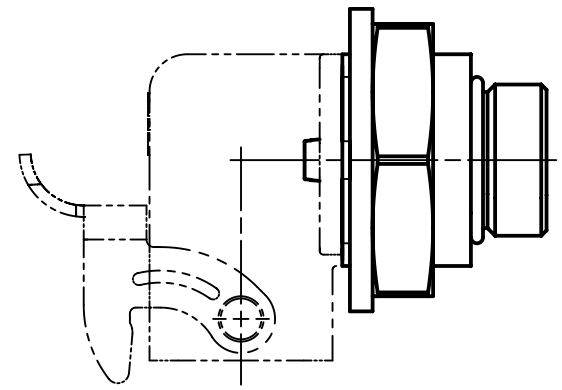

example of assembling 1:1

	All Dimensions in mm Original Size DIN A4		Scale 2:1	Free size tol.		Ref.		
	All rights reserved Department EL PD - DE		Created by RULLKOETTER	Inspected by BERGHORN	Standardisation TIEMANNA	Date 2013-11-15	Sub.	
HARTING Electric GmbH & Co. KG D-32339 Espelkamp		Title Adapter for Han 3A - M20x1.5				State Final Release		
		Type TB	Number 19 20 000 9962			Doc-Key / ECM-Nr. 100131820/UGD/006/A 500000068499	Rev. A	Page 1/1