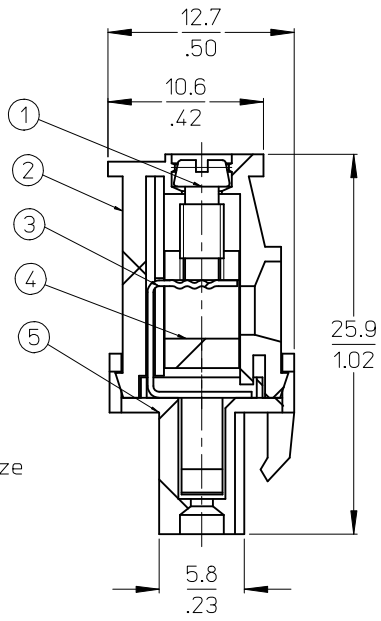

10 9 8 7 6 5 4 3 2 1

**SPECIFICATIONS**

1. Material:
  - (1). Screw: Steel
  - (2). Body: PA66
  - (3). Terminal: Phosphor Bronze
  - (4). Cage: Brass
  - (5). Cover: PA66
  - (6). Screw: Steel
2. Wire range: 12 - 26AWG
3. Electrical rating: 300V, 10A.
4. Wire stip length: 5.0mm.
5. Operating temperature: -40°C to +105°C.
6. Max torque: 3 in-lbs.
7. Insulation resistance: DC 500V, 500 Megohms.
8. Dielectric withstand: AC 2500V for 1 minute
9. Breakdown voltage: 4000V
10. Contact resistance: <10 milliohms
11. DIM. A = ( N + 2)X P
12. DIM. B = ( N - 1)X P
13. DIM. C = ( N + 1)X P
14. DIM. P (PITCH) = 5.00mm ( .197")
15. N = Number of positions available 2 through 24.
16. ALL COMPONENTS ARE ROHS COMPLIANT.

|   |  |  |  |   |  |  |
|---|--|--|--|---|--|--|
| REVISED DOC TOL<br>EC NO: IFC2017-0881<br>DRAWN: CRADDOREMS 2017/03/22<br>CHKD: APPR: BRUPERT 2017/04/18<br>REV: A1 | QUALITY SYMBOLS<br>▽=0<br>▽=0                        | GENERAL TOLERANCES (UNLESS SPECIFIED)<br>mm INCH<br>4 PLACES ±--- ±---<br>3 PLACES ±--- ±---<br>2 PLACES ±--- ±---<br>1 PLACE ±--- ±---<br>ANGULAR ±---° | DIMENSION STYLE<br>MM/IN<br>DRAWN BY DATE<br>C. YORK 2006/03/16<br>CHECKED BY DATE<br>R. DEROSS 2006/03/16<br>APPROVED BY DATE<br>R. DEROSS 2006/03/16<br>MATERIAL NO. | SCALE<br>DESIGN UNITS<br>INCH<br>THIRD ANGLE PROJECTION   | TITLE<br>5.0MM, EURO PLUG, VERTICAL, REAR WIRE ENTRY WITH MOUNTING ENDS<br>MOLEX INCORPORATED<br>DOCUMENT NO. SD-39527-001<br>SHEET NO. 1 OF 2 |  |
|   | DRAFT WHERE APPLICABLE MUST REMAIN WITHIN DIMENSIONS |  | SEE SHT. 2   | THIS DRAWING CONTAINS INFORMATION THAT IS PROPRIETARY TO MOLEX INCORPORATED AND SHOULD NOT BE USED WITHOUT WRITTEN PERMISSION |  |  |