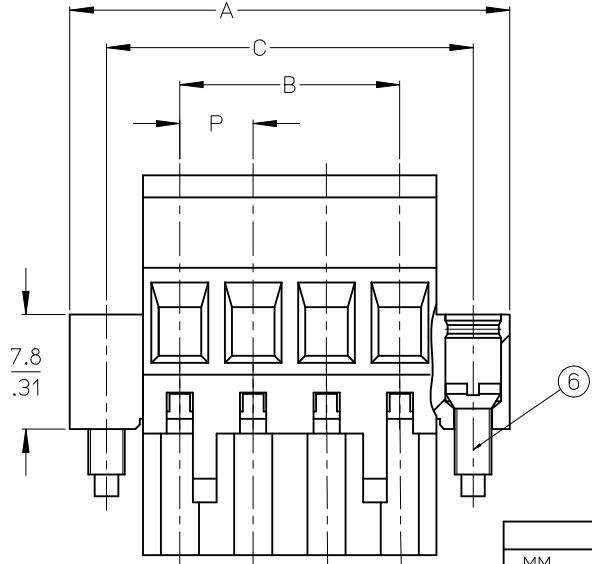

10 9 8 7 6 5 4 3 2 1

**SPECIFICATIONS**

1. Material:
  - (1). Screw: Steel
  - (2). Body: PA66
  - (3). Terminal: Phosphor Bronze
  - (4). Cage: Brass
  - (5). Cover: PA66
  - (6). Screw: Steel
2. Wire range: 12 - 26AWG
3. Electrical rating: 300V, 10A.
4. Wire stip length: 5.0mm.
5. Operating temperature: -40°C to +105°C.
6. Max torque: 3 in-lbs.
7. Insulation resistance: DC 500V, 500 Megohms.
8. Dielectric withstand: AC 2500V for 1 minute
9. Breakdown voltage: 4000V
10. Contact resistance: <10 milliohms
11. DIM. A = ( N + 2)X P
12. DIM. B = ( N - 1)X P
13. DIM. C = ( N + 1)X P
14. DIM. P (PITCH) = 5.00mm ( .197")
15. N = Number of positions available 2 through 24.
16. ALL COMPONENTS ARE ROHS COMPLIANT.

|   |  |  |  |   |  |  |
|---|--|--|--|---|--|--|
| REVISED DOC TOL<br>EC NO: IFC2017-0881<br>DRAWN: CRADDOREMS 2017/03/22<br>CHKD: APPR: BRUPERT 2017/04/18<br>REV: A1 | QUALITY SYMBOLS<br>▽=0<br>▽=0                        | GENERAL TOLERANCES (UNLESS SPECIFIED)<br>mm INCH<br>4 PLACES ±--- ±---<br>3 PLACES ±--- ±---<br>2 PLACES ±--- ±---<br>1 PLACE ±--- ±---<br>ANGULAR ±---° | DIMENSION STYLE<br>MM/IN<br>DRAWN BY DATE<br>C. YORK 2006/03/16<br>CHECKED BY DATE<br>R. DEROSS 2006/03/16<br>APPROVED BY DATE<br>R. DEROSS 2006/03/16<br>MATERIAL NO. | SCALE<br>DESIGN UNITS<br>INCH<br>THIRD ANGLE PROJECTION   | TITLE<br>5.0MM, EURO PLUG, VERTICAL, REAR WIRE ENTRY WITH MOUNTING ENDS<br>MOLEX INCORPORATED<br>DOCUMENT NO. SD-39527-001<br>SHEET NO. 1 OF 2 |  |
|   | DRAFT WHERE APPLICABLE MUST REMAIN WITHIN DIMENSIONS |  | SEE SHT. 2   | THIS DRAWING CONTAINS INFORMATION THAT IS PROPRIETARY TO MOLEX INCORPORATED AND SHOULD NOT BE USED WITHOUT WRITTEN PERMISSION |  |  |