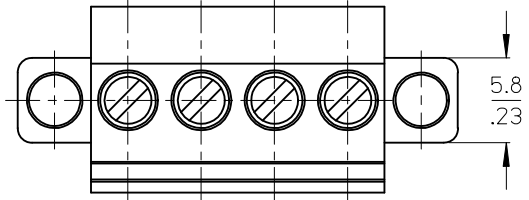

10 9 8 7 6 5 4 3 2 1

**SPECIFICATIONS**

1. Material:
  - (1). Screw: Steel
  - (2). Body: PA66
  - (3). Terminal: Phosphor Bronze
  - (4). Cage: Brass
  - (5). Cover: PA66
  - (6). Screw: Steel
2. Wire range: 12 - 26AWG
3. Electrical rating: 300V, 10A.
4. Wire stip length: 5.0mm.
5. Operating temperature: -40°C to +105°C.
6. Max torque: 3 in-lbs.
7. Insulation resistance: DC 500V, 500 Megohms.
8. Dielectric withstand: AC 2500V for 1 minute
9. Breakdown voltage: 4000V
10. Contact resistance: <10 milliohms
11. DIM. A = ( N + 2)X P
12. DIM. B = ( N - 1)X P
13. DIM. C = ( N + 1)X P
14. DIM. P (PITCH) = 5.00mm ( .197")
15. N = Number of positions available 2 through 24.
16. ALL COMPONENTS ARE ROHS COMPLIANT.

|   |  |  |  |   |  |  |
|---|--|--|--|---|--|--|
| REVISED DOC TOL<br>EC NO: IFC2017-0881<br>DRAWN: CRADDOREMS 2017/03/22<br>CHKD: APPR: BRUPERT 2017/04/18<br>REV: A1 | QUALITY SYMBOLS<br>▽=0<br>▽=0                        | GENERAL TOLERANCES (UNLESS SPECIFIED)<br>mm INCH<br>4 PLACES ±--- ±---<br>3 PLACES ±--- ±---<br>2 PLACES ±--- ±---<br>1 PLACE ±--- ±---<br>ANGULAR ±---° | DIMENSION STYLE<br>MM/IN<br>DRAWN BY DATE<br>C. YORK 2006/03/16<br>CHECKED BY DATE<br>R. DEROSS 2006/03/16<br>APPROVED BY DATE<br>R. DEROSS 2006/03/16<br>MATERIAL NO. | SCALE<br>DESIGN UNITS<br>INCH<br>THIRD ANGLE PROJECTION   | TITLE<br>5.0MM, EURO PLUG, VERTICAL, REAR WIRE ENTRY WITH MOUNTING ENDS<br>MOLEX INCORPORATED<br>DOCUMENT NO. SD-39527-001<br>SHEET NO. 1 OF 2 |  |
|   | DRAFT WHERE APPLICABLE MUST REMAIN WITHIN DIMENSIONS |  | SEE SHT. 2   | THIS DRAWING CONTAINS INFORMATION THAT IS PROPRIETARY TO MOLEX INCORPORATED AND SHOULD NOT BE USED WITHOUT WRITTEN PERMISSION |  |  |