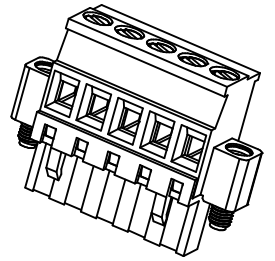

10 9 8 7 6 5 4 3 2 1

**SPECIFICATIONS**

1. Material:
  - (1). Screw: Steel
  - (2). Body: PA66
  - (3). Terminal: Phosphor Bronze
  - (4). Cage: Brass
  - (5). Cover: PA66
  - (6). Screw: Steel
2. Wire range: 12 - 26AWG
3. Electrical rating: 300V, 10A.
4. Wire stip length: 5.0mm.
5. Operating temperature: -40°C to +105°C.
6. Max torque: 3 in-lbs.
7. Insulation resistance: DC 500V, 500 Megohms.
8. Dielectric withstand: AC 2500V for 1 minute
9. Breakdown voltage: 4000V
10. Contact resistance: <10 milliohms
11. DIM. A = ( N + 2)X P
12. DIM. B = ( N - 1)X P
13. DIM. C = ( N + 1)X P
14. DIM. P (PITCH) = 5.00mm ( .197")
15. N = Number of positions available 2 through 24.
16. ALL COMPONENTS ARE ROHS COMPLIANT.

|   |  |  |  |   |  |  |
|---|--|--|--|---|--|--|
| REVISED DOC TOL<br>EC NO: IFC2017-0881<br>DRAWN: CRADDOREMS 2017/03/22<br>CHKD: APPR: BRUPERT 2017/04/18<br>REV: A1 | QUALITY SYMBOLS<br>▽=0<br>▽=0                        | GENERAL TOLERANCES (UNLESS SPECIFIED)<br>mm INCH<br>4 PLACES ±--- ±---<br>3 PLACES ±--- ±---<br>2 PLACES ±--- ±---<br>1 PLACE ±--- ±---<br>ANGULAR ±---° | DIMENSION STYLE<br>MM/IN<br>DRAWN BY DATE<br>C. YORK 2006/03/16<br>CHECKED BY DATE<br>R. DEROSS 2006/03/16<br>APPROVED BY DATE<br>R. DEROSS 2006/03/16<br>MATERIAL NO. | SCALE<br>DESIGN UNITS<br>INCH<br>THIRD ANGLE PROJECTION   | TITLE<br>5.0MM, EURO PLUG, VERTICAL, REAR WIRE ENTRY WITH MOUNTING ENDS<br>MOLEX INCORPORATED<br>DOCUMENT NO. SD-39527-001<br>SHEET NO. 1 OF 2 |  |
|   | DRAFT WHERE APPLICABLE MUST REMAIN WITHIN DIMENSIONS |  | SEE SHT. 2   | THIS DRAWING CONTAINS INFORMATION THAT IS PROPRIETARY TO MOLEX INCORPORATED AND SHOULD NOT BE USED WITHOUT WRITTEN PERMISSION |  |  |