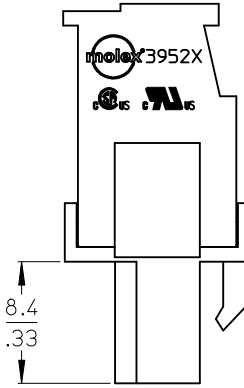

10 9 8 7 6 5 4 3 2 1

**SPECIFICATIONS**

1. Material:
  - (1). Screw: Steel
  - (2). Body: PA66
  - (3). Terminal: Phosphor Bronze
  - (4). Cage: Brass
  - (5). Cover: PA66
  - (6). Screw: Steel
2. Wire range: 12 - 26AWG
3. Electrical rating: 300V, 10A.
4. Wire stip length: 5.0mm.
5. Operating temperature: -40°C to +105°C.
6. Max torque: 3 in-lbs.
7. Insulation resistance: DC 500V, 500 Megohms.
8. Dielectric withstand: AC 2500V for 1 minute
9. Breakdown voltage: 4000V
10. Contact resistance: <10 milliohms
11. DIM. A = ( N + 2)X P
12. DIM. B = ( N - 1)X P
13. DIM. C = ( N + 1)X P
14. DIM. P (PITCH) = 5.00mm ( .197")
15. N = Number of positions available 2 through 24.
16. ALL COMPONENTS ARE ROHS COMPLIANT.

|   |  |  |  |   |  |  |
|---|--|--|--|---|--|--|
| REVISED DOC TOL<br>EC NO: IFC2017-0881<br>DRAWN: CRADDOREMS 2017/03/22<br>CHKD: APPR: BRUPERT 2017/04/18<br>REV: A1 | QUALITY SYMBOLS<br>▽=0<br>▽=0                        | GENERAL TOLERANCES (UNLESS SPECIFIED)<br>mm INCH<br>4 PLACES ±--- ±---<br>3 PLACES ±--- ±---<br>2 PLACES ±--- ±---<br>1 PLACE ±--- ±---<br>ANGULAR ±---° | DIMENSION STYLE<br>MM/IN<br>DRAWN BY DATE<br>C. YORK 2006/03/16<br>CHECKED BY DATE<br>R. DEROSS 2006/03/16<br>APPROVED BY DATE<br>R. DEROSS 2006/03/16<br>MATERIAL NO. | SCALE<br>DESIGN UNITS<br>INCH<br>THIRD ANGLE PROJECTION   | TITLE<br>5.0MM, EURO PLUG, VERTICAL, REAR WIRE ENTRY WITH MOUNTING ENDS<br>MOLEX INCORPORATED<br>DOCUMENT NO. SD-39527-001<br>SHEET NO. 1 OF 2 |  |
|   | DRAFT WHERE APPLICABLE MUST REMAIN WITHIN DIMENSIONS |  | SEE SHT. 2   | THIS DRAWING CONTAINS INFORMATION THAT IS PROPRIETARY TO MOLEX INCORPORATED AND SHOULD NOT BE USED WITHOUT WRITTEN PERMISSION |  |  |