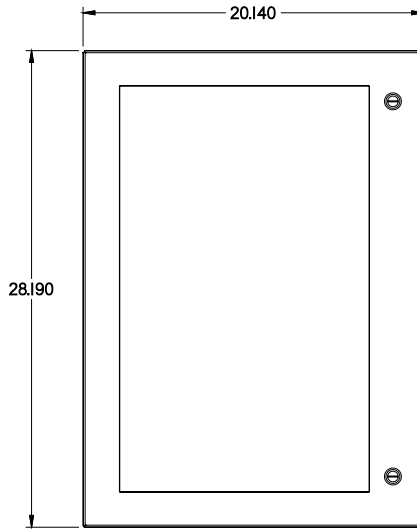

PART No. 1481WSSDH3024

for more information visit
www.hammfg.com

Data subject to change without notice

TOP VIEW

ISOMETRIC VIEW

BACK VIEW

LEFT SIDE VIEW

FRONT VIEW

RIGHT SIDE VIEW

BOTTOM VIEW