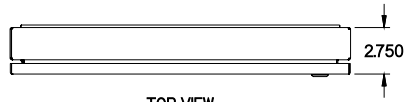

PART No. 1481WSSDH3024

for more information visit
www.hammfg.com

Data subject to change without notice

TOP VIEW

ISOMETRIC VIEW

BACK VIEW

LEFT SIDE VIEW

FRONT VIEW

RIGHT SIDE VIEW

BOTTOM VIEW