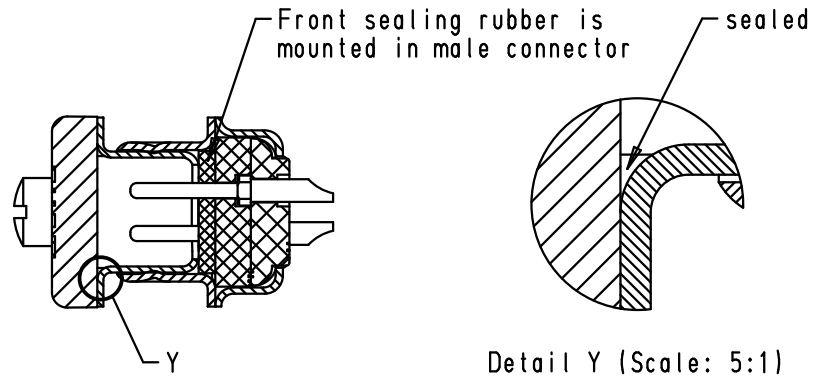

IP 67 shielding concept

Front sealing rubber 09 67 002 9003 must be purchased separately

				Dot.	Name	 All Dim. in mm Orig. Size DIN A 4	IP 67 female metal shielding cap, tin plated shell for 25 poles male D-Sub with screw locks	Maßstab/ Scale
			Detail.	12/04/07	PK			2:1
			Insp.					
			Stand.					
	34906	18/04/08	PK	HARTING EURL F-95972 Paris				TB 09 67 002 9067 Sub.
	33977	12/04/07	PK					
	Mod.	Dot.	Name					1 / 1