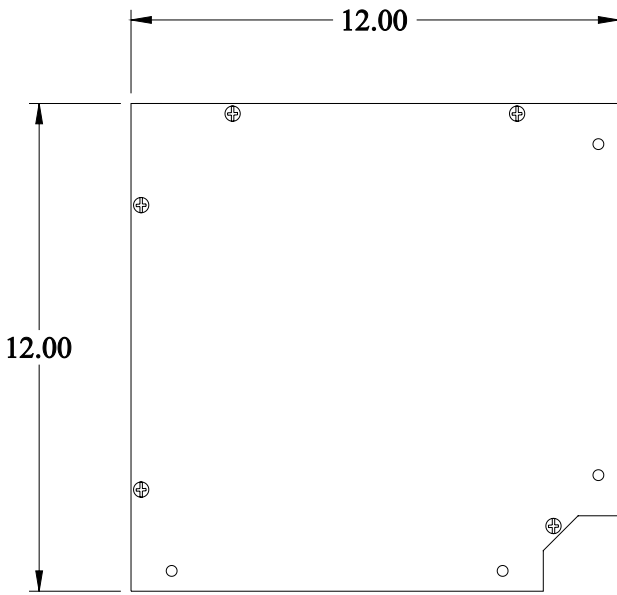

**PART No. CWEL1090**

for more information visit  
[www.hammfg.com](http://www.hammfg.com)

Data subject to change without notice

Isometric drawing Not to Scale

**TOP VIEW**

**ISOMETRIC VIEW**

**FRONT VIEW**

**SIDE VIEW**