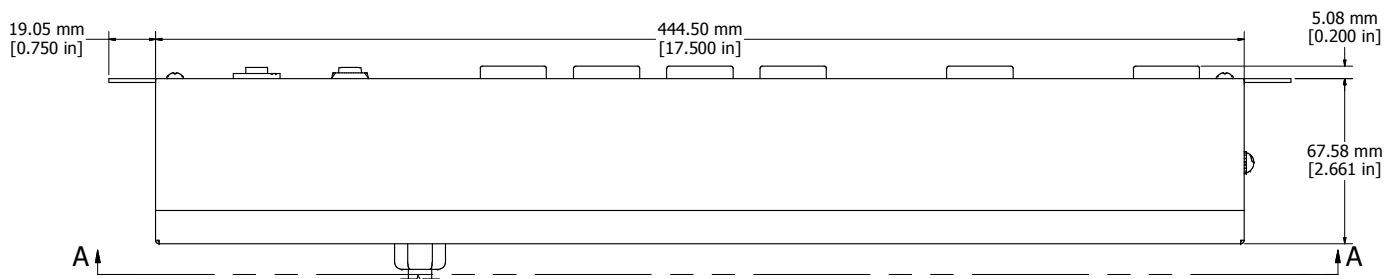

ASSEMBLY - VIEW FROM FRONT

ISOMETRIC VIEW

ASSEMBLY - VIEW FROM SIDE

ASSEMBLY - VIEW FROM BOTTOM

SECTION A-A

1582H6C1BK
Finish - Front - Black Painted Steel
Back - Black Painted Steel
Rated - 125 VAC, 60 Hz, 15 Amps
Approvals - CSA Certified Standards C22.2 (No. 21-95, 42-99)
- UL Recognized Standard UL1363
Colours & Cord Length
1582H6C1BK - Black w/ 6' Foot Twist Power Cord (NEMA L5-15P)
1582H6C1 - ASA 61 Grey w/ 6' Foot Twist Power Cord (NEMA L5-15P)
1582H6D1BK - Black w/ 15' Foot Twist Power Cord (NEMA L5-15P)
1582H6D1 - ASA 61 Grey w/ 15' Foot Twist Power Cord (NEMA L5-15P)