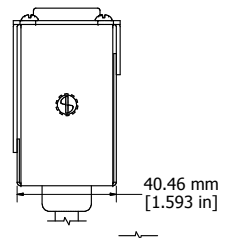

ASSEMBLY - VIEW FROM FRONT

ISOMETRIC VIEW

ASSEMBLY - VIEW FROM SIDE

ASSEMBLY - VIEW FROM BOTTOM

SECTION A-A

1582H6C1BK
Finish - Front - Black Painted Steel
Back - Black Painted Steel
Rated - 125 VAC, 60 Hz, 15 Amps
Approvals - CSA Certified Standards C22.2 (No. 21-95, 42-99)
- UL Recognized Standard UL1363
Colours & Cord Length
1582H6C1BK - Black w/ 6' Foot Twist Power Cord (NEMA L5-15P)
1582H6C1 - ASA 61 Grey w/ 6' Foot Twist Power Cord (NEMA L5-15P)
1582H6D1BK - Black w/ 15' Foot Twist Power Cord (NEMA L5-15P)
1582H6D1 - ASA 61 Grey w/ 15' Foot Twist Power Cord (NEMA L5-15P)