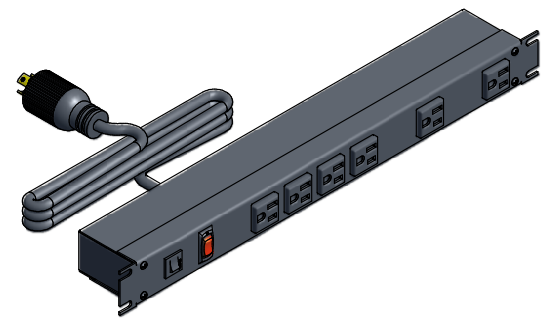

ASSEMBLY - VIEW FROM FRONT

ISOMETRIC VIEW

ASSEMBLY - VIEW FROM SIDE

ASSEMBLY - VIEW FROM BOTTOM

SECTION A-A

1582H6C1BK
Finish - Front - Black Painted Steel
Back - Black Painted Steel
Rated - 125 VAC, 60 Hz, 15 Amps
Approvals - CSA Certified Standards C22.2 (No. 21-95, 42-99)
- UL Recognized Standard UL1363
Colours & Cord Length
1582H6C1BK - Black w/ 6' Foot Twist Power Cord (NEMA L5-15P)
1582H6C1 - ASA 61 Grey w/ 6' Foot Twist Power Cord (NEMA L5-15P)
1582H6D1BK - Black w/ 15' Foot Twist Power Cord (NEMA L5-15P)
1582H6D1 - ASA 61 Grey w/ 15' Foot Twist Power Cord (NEMA L5-15P)