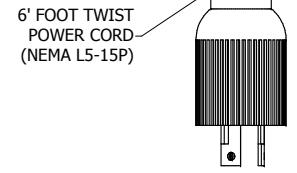

ASSEMBLY - VIEW FROM FRONT

ISOMETRIC VIEW

ASSEMBLY - VIEW FROM SIDE

ASSEMBLY - VIEW FROM BOTTOM

SECTION A-A

1582H6C1BK
Finish - Front - Black Painted Steel
Back - Black Painted Steel
Rated - 125 VAC, 60 Hz, 15 Amps
Approvals - CSA Certified Standards C22.2 (No. 21-95, 42-99)
- UL Recognized Standard UL1363
Colours & Cord Length
1582H6C1BK - Black w/ 6' Foot Twist Power Cord (NEMA L5-15P)
1582H6C1 - ASA 61 Grey w/ 6' Foot Twist Power Cord (NEMA L5-15P)
1582H6D1BK - Black w/ 15' Foot Twist Power Cord (NEMA L5-15P)
1582H6D1 - ASA 61 Grey w/ 15' Foot Twist Power Cord (NEMA L5-15P)