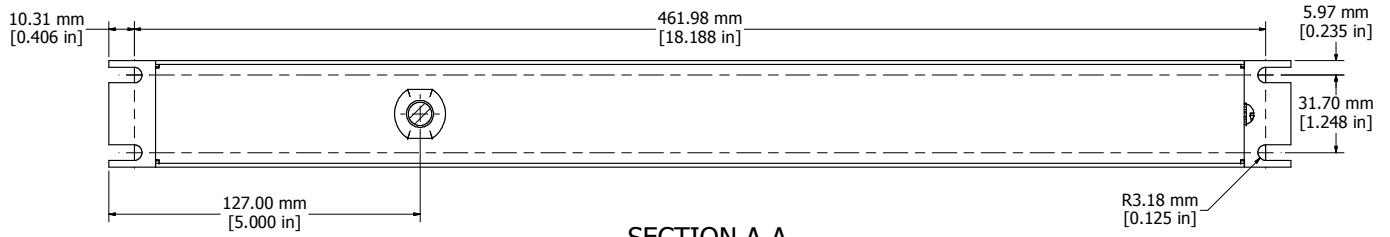

ASSEMBLY - VIEW FROM FRONT

ISOMETRIC VIEW

ASSEMBLY - VIEW FROM SIDE

ASSEMBLY - VIEW FROM BOTTOM

SECTION A-A

1582H6C1BK
Finish - Front - Black Painted Steel
Back - Black Painted Steel
Rated - 125 VAC, 60 Hz, 15 Amps
Approvals - CSA Certified Standards C22.2 (No. 21-95, 42-99)
- UL Recognized Standard UL1363
Colours & Cord Length
1582H6C1BK - Black w/ 6' Foot Twist Power Cord (NEMA L5-15P)
1582H6C1 - ASA 61 Grey w/ 6' Foot Twist Power Cord (NEMA L5-15P)
1582H6D1BK - Black w/ 15' Foot Twist Power Cord (NEMA L5-15P)
1582H6D1 - ASA 61 Grey w/ 15' Foot Twist Power Cord (NEMA L5-15P)