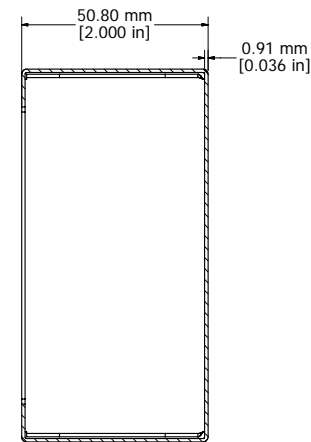

1431-8 OR 1431-8BK3 - VIEW FROM TOP (SOLD SEPERATELY)

1441-8 OR 1441-8BK3 - VIEW FROM TOP (SOLD SEPERATELY)

SECTION DD-DD

- CHASIS - 0.036" 20 GAUGE STEEL - ASA 61 GREY - 1441-8
- COVER - 0.036" 20 GAUGE STEEL - ASA 61 GREY - 1431-8
- CHASIS - 0.036" 20 GAUGE STEEL - BLACK - 1441-8BK3
- COVER - 0.036" 20 GAUGE STEEL - BLACK - 1431-8BK3
- SCREWS (6-32 x 1/4 SHEET METAL SCREWS) (SOLD SEPERATELY) - 1421J6