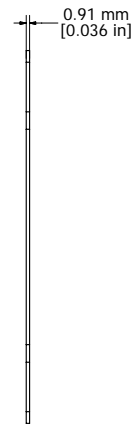

1431-8 OR 1431-8BK3 - VIEW FROM TOP (SOLD SEPERATELY)

1441-8 OR 1441-8BK3 - VIEW FROM TOP (SOLD SEPERATELY)

SECTION DD-DD

- CHASIS - 0.036" 20 GAUGE STEEL - ASA 61 GREY - 1441-8
- COVER - 0.036" 20 GAUGE STEEL - ASA 61 GREY - 1431-8
- CHASIS - 0.036" 20 GAUGE STEEL - BLACK - 1441-8BK3
- COVER - 0.036" 20 GAUGE STEEL - BLACK - 1431-8BK3
- SCREWS (6-32 x 1/4 SHEET METAL SCREWS) (SOLD SEPERATELY) - 1421J6