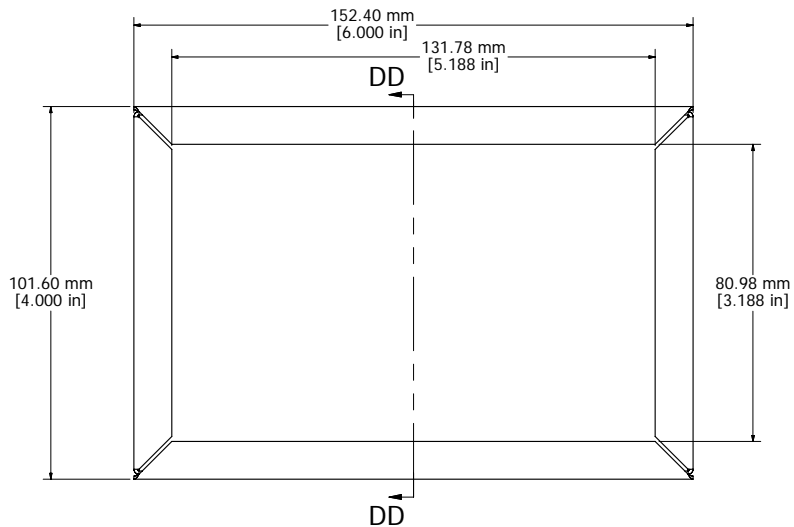

1431-8 OR 1431-8BK3 - VIEW FROM TOP (SOLD SEPERATELY)

1441-8 OR 1441-8BK3 - VIEW FROM TOP (SOLD SEPERATELY)

SECTION DD-DD

- CHASIS - 0.036" 20 GAUGE STEEL - ASA 61 GREY - 1441-8
- COVER - 0.036" 20 GAUGE STEEL - ASA 61 GREY - 1431-8
- CHASIS - 0.036" 20 GAUGE STEEL - BLACK - 1441-8BK3
- COVER - 0.036" 20 GAUGE STEEL - BLACK - 1431-8BK3
- SCREWS (6-32 x 1/4 SHEET METAL SCREWS) (SOLD SEPERATELY) - 1421J6