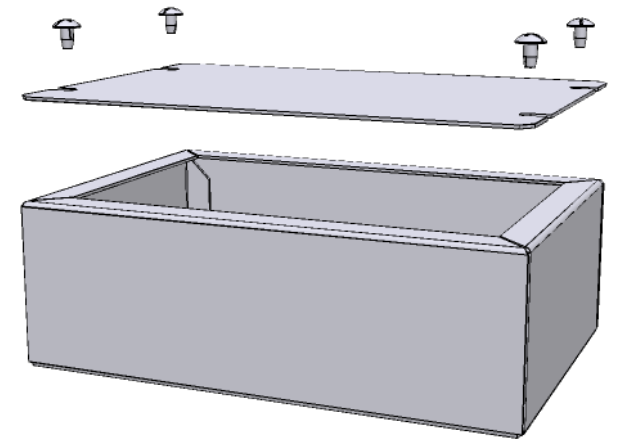

1431-8 OR 1431-8BK3 - VIEW FROM TOP (SOLD SEPERATELY)

1441-8 OR 1441-8BK3 - VIEW FROM TOP (SOLD SEPERATELY)

SECTION DD-DD

- CHASIS - 0.036" 20 GAUGE STEEL - ASA 61 GREY - 1441-8
- COVER - 0.036" 20 GAUGE STEEL - ASA 61 GREY - 1431-8
- CHASIS - 0.036" 20 GAUGE STEEL - BLACK - 1441-8BK3
- COVER - 0.036" 20 GAUGE STEEL - BLACK - 1431-8BK3
- SCREWS (6-32 x 1/4 SHEET METAL SCREWS) (SOLD SEPERATELY) - 1421J6