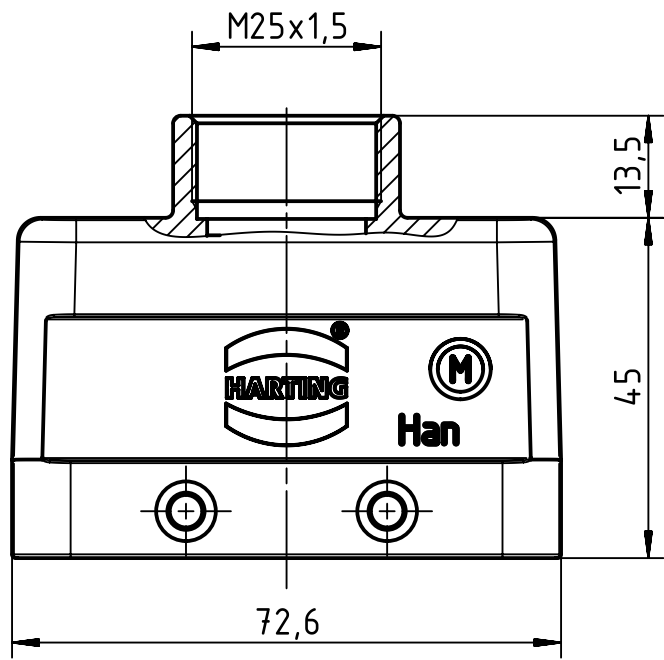

1 2 3 4 5 6

A

B

C

D

 All Dimensions in mm Original Size DIN A4	Scale	Free size tol.		Ref.	
	1:1			Sub.	
 All rights reserved Department EL PD - DE	Created by	Inspected by	Standardisation	Date	State
	RULLKOETTER	BERGHORN	TIEMANNA	2013-08-14	Final Release
HARTING Electric GmbH & Co. KG D-32339 Espelkamp	Title				Doc-Key / ECM-Nr. 100192235/UGD/004/A 500000065375
	Han B Hood Top Entry LC 4 Pegs M25				
Type		Number		Rev.	Page
TB		19 30 010 1421		A	1/1