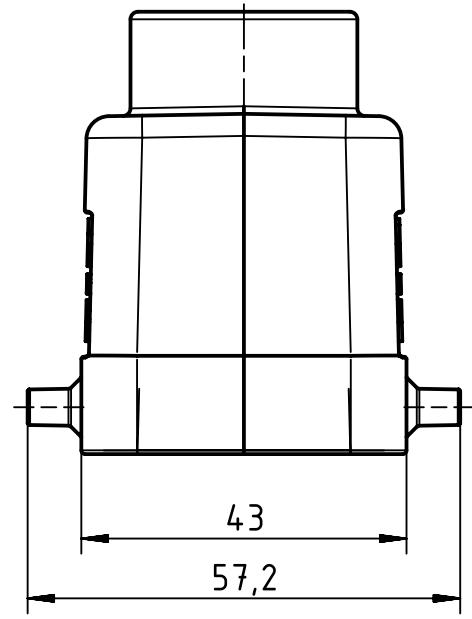

1 2 3 4 5 6

A

B

C

D

 All Dimensions in mm Original Size DIN A4	Scale	Free size tol.		Ref.	
	1:1			Sub.	
 All rights reserved Department EL PD - DE	Created by	Inspected by	Standardisation	Date	State
	RULLKOETTER	BERGHORN	TIEMANNA	2013-08-14	Final Release
HARTING Electric GmbH & Co. KG D-32339 Espelkamp	Title				Doc-Key / ECM-Nr. 100192235/UGD/004/A 500000065375
	Han B Hood Top Entry LC 4 Pegs M25				
Type		Number		Rev.	Page
TB		19 30 010 1421		A	1/1