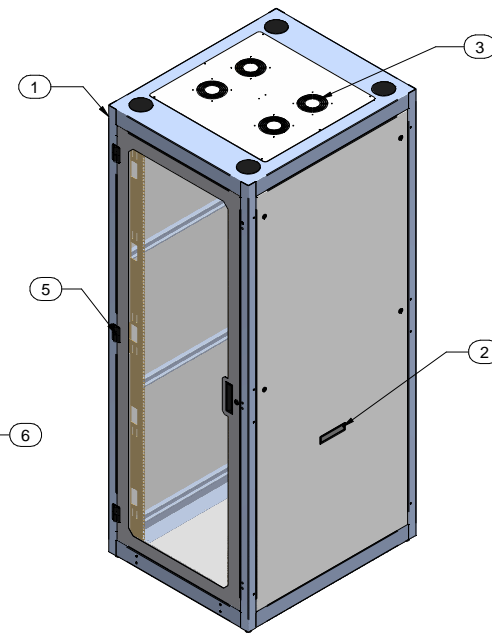

ISOMETRIC

Item Number	Title	Quantity
1	C4 - FRAME (30X77X36)	1
2	C4 - SOLID SIDE PANELS (PAIR)	2
3	VENTED TOP WITH FAN PROVISION	1
4	C4 - SQ. HOLE PANEL RAILS (PAIR)	2
5	C4 - FLUSH PLEXI DOOR	1
6	C4 - FLUSH VENTED DOOR	1
7	VCTPDU - 44U CABLE MNGMT (COM56942-44)	1

PART NUMBERS

C4RR307736DBK1 | PAINTED BLACK TEXTURE

NOTES

See Hammond Website for Additional Accessories

Français

Pour tous les détails sur nos produits, svp veuillez consulter notre site www.hammondmgf.com