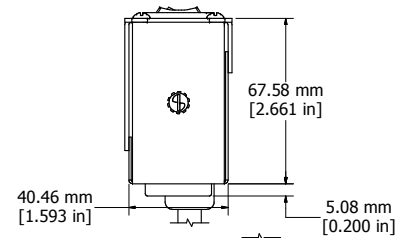

ASSEMBLY - VIEW FROM FRONT

ISOMETRIC VIEW

ASSEMBLY - VIEW FROM SIDE

ASSEMBLY - VIEW FROM BOTTOM

SECTION A-A

1583H6C1BK	
Finish - Front - Black Painted Steel	
Back - Black Painted Steel	
Rated - 125 VAC, 60 Hz, 15 Amps	
Approvals - CSA Certified Standards C22.2 (No. 21-95, 42-99)	
- UL Recognized Standard UL1363	
Colours & Cord Length	
1583H6C1BK - Black w/ 6' Foot Power Cord (NEMA 5-15P)	
1583H6C1- ASA 61 Grey w/ 6' Foot Power Cord (NEMA 5-15P)	
1583H6D1BK - Black w/ 15' Foot Power Cord (NEMA 5-15P)	
1583H6D1- ASA 61 Grey w/ 15' Foot Power Cord (NEMA 5-15P)	