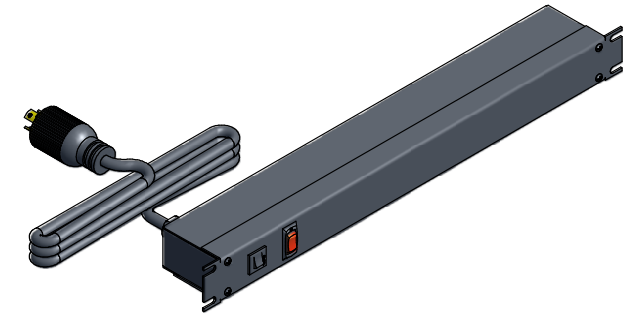

ASSEMBLY - VIEW FROM FRONT

ISOMETRIC VIEW

ASSEMBLY - VIEW FROM SIDE

ASSEMBLY - VIEW FROM BOTTOM

SECTION A-A

1583H6C1BK	
Finish - Front - Black Painted Steel	
Back - Black Painted Steel	
Rated - 125 VAC, 60 Hz, 15 Amps	
Approvals - CSA Certified Standards C22.2 (No. 21-95, 42-99)	
- UL Recognized Standard UL1363	
Colours & Cord Length	
1583H6C1BK - Black w/ 6' Foot Power Cord (NEMA 5-15P)	
1583H6C1- ASA 61 Grey w/ 6' Foot Power Cord (NEMA 5-15P)	
1583H6D1BK - Black w/ 15' Foot Power Cord (NEMA 5-15P)	
1583H6D1- ASA 61 Grey w/ 15' Foot Power Cord (NEMA 5-15P)	