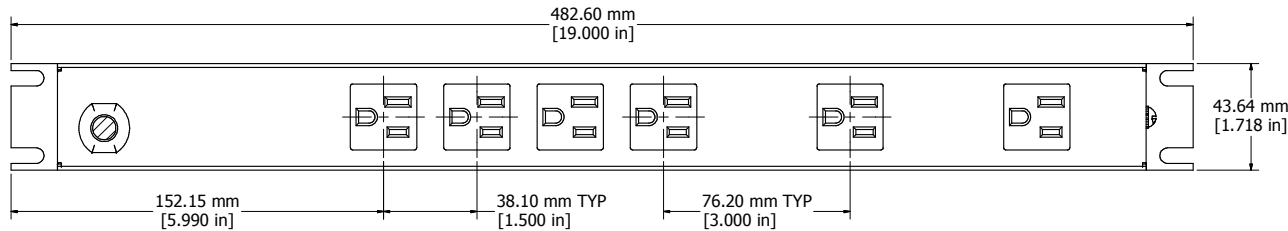

ASSEMBLY - VIEW FROM FRONT

ISOMETRIC VIEW

ASSEMBLY - VIEW FROM SIDE

ASSEMBLY - VIEW FROM BOTTOM

SECTION A-A

1583H6C1BK	
Finish - Front - Black Painted Steel	
Back - Black Painted Steel	
Rated - 125 VAC, 60 Hz, 15 Amps	
Approvals - CSA Certified Standards C22.2 (No. 21-95, 42-99)	
- UL Recognized Standard UL1363	
Colours & Cord Length	
1583H6C1BK - Black w/ 6' Foot Power Cord (NEMA 5-15P)	
1583H6C1- ASA 61 Grey w/ 6' Foot Power Cord (NEMA 5-15P)	
1583H6D1BK - Black w/ 15' Foot Power Cord (NEMA 5-15P)	
1583H6D1- ASA 61 Grey w/ 15' Foot Power Cord (NEMA 5-15P)	