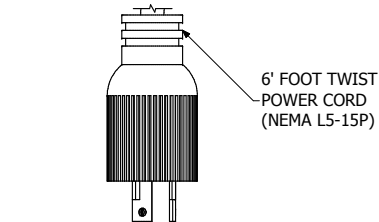

ASSEMBLY - VIEW FROM FRONT

ISOMETRIC VIEW

ASSEMBLY - VIEW FROM SIDE

ASSEMBLY - VIEW FROM BOTTOM

SECTION A-A

1583H6C1BK	
Finish - Front - Black Painted Steel	
Back - Black Painted Steel	
Rated - 125 VAC, 60 Hz, 15 Amps	
Approvals - CSA Certified Standards C22.2 (No. 21-95, 42-99)	
- UL Recognized Standard UL1363	
Colours & Cord Length	
1583H6C1BK - Black w/ 6' Foot Power Cord (NEMA 5-15P)	
1583H6C1- ASA 61 Grey w/ 6' Foot Power Cord (NEMA 5-15P)	
1583H6D1BK - Black w/ 15' Foot Power Cord (NEMA 5-15P)	
1583H6D1- ASA 61 Grey w/ 15' Foot Power Cord (NEMA 5-15P)	