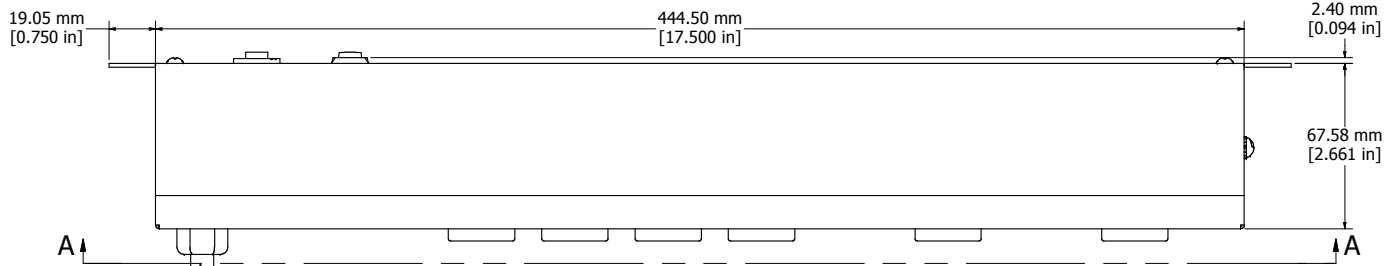

ASSEMBLY - VIEW FROM FRONT

ISOMETRIC VIEW

ASSEMBLY - VIEW FROM SIDE

ASSEMBLY - VIEW FROM BOTTOM

SECTION A-A

1583H6C1BK	
Finish - Front - Black Painted Steel	
Back - Black Painted Steel	
Rated - 125 VAC, 60 Hz, 15 Amps	
Approvals - CSA Certified Standards C22.2 (No. 21-95, 42-99)	
- UL Recognized Standard UL1363	
Colours & Cord Length	
1583H6C1BK - Black w/ 6' Foot Power Cord (NEMA 5-15P)	
1583H6C1- ASA 61 Grey w/ 6' Foot Power Cord (NEMA 5-15P)	
1583H6D1BK - Black w/ 15' Foot Power Cord (NEMA 5-15P)	
1583H6D1- ASA 61 Grey w/ 15' Foot Power Cord (NEMA 5-15P)	