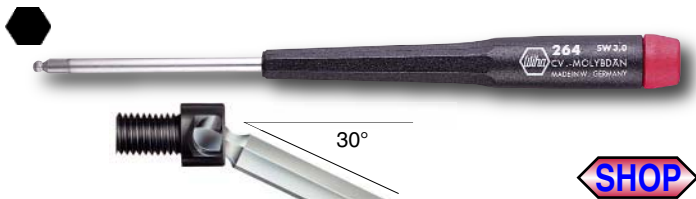

**Wiha Ball End Precision Series**

**SHOP**

**264 Inch Ball End Hex Inch Screwdriver With Precision Handle**

Angle entry up to 30°. Blade high alloy chrome-vanadium-molybdenum steel.

Item								
No.	Inch	mm	Inch	mm	Inch	lbs.	pkg.	
264 13	.050	40	1.6	120	4.7	.02	10	
264 16	1/16	50	2.0	145	5.7	.03	10	
264 19	5/64	50	2.0	145	5.7	.03	10	
264 23	3/32	50	2.0	145	5.7	.03	10	
264 27	7/64	60	2.4	170	6.7	.03	10	
264 31	1/8	60	2.4	170	6.7	.05	10	
264 36	9/64	60	2.4	170	6.7	.05	10	
264 39	5/32	60	2.4	170	6.7	.05	10	

\*Metric dimensions actual - Inch dimensions approximate

**SHOP**

**264 Metric Ball End Hex Metric Screwdriver With Precision Handle**

Angle entry up to 30°. Blade high alloy CVM steel.

Item								
No.	mm	Inch	mm	Inch	mm	Inch	lbs.	pkg.
264 13	1.3	.050	40	1.6	120	4.7	.02	10
264 15	1.5	-	50	2.0	145	5.7	.03	10
264 20	2.0	-	50	2.0	145	5.7	.03	10
264 25	2.5	-	60	2.4	170	6.7	.04	10
264 30	3.0	-	60	2.4	170	6.7	.05	10
264 40	4.0	-	60	2.4	170	6.7	.05	10

\*Metric dimensions actual - Inch dimensions approximate

**SHOP**

**264 91 Set 5 Pcs. Ball End Hex Driver, Metric**

Angle entry up to 30°. Blade high alloy chrome-vanadium-molybdenum-steel.

Item				
No.	mm	mm	lbs.	
264 91	264 13	1.3	40	.25
	264 15	1.5	50	
	264 20	2.0	50	
	264 25	2.5	60	
	264 30	3.0	60	

**SHOP**

**264 99 Set 8 Pcs. Ball End Hex Inch In Canvas Pouch**

Blade high alloy chrome-vanadium-molybdenum steel. Hard chrome finished. In storage pouch

Item				
No.	Inch	Inch	lbs.	
264 99	264 13	.050	1.6	.62
	264 16	1/16	2.0	
	264 19	5/64	2.0	
	264 23	3/32	2.0	
	264 27	7/64	2.4	
	264 31	1/8	2.4	
	264 36	9/64	2.4	
	264 39	5/32	2.4	