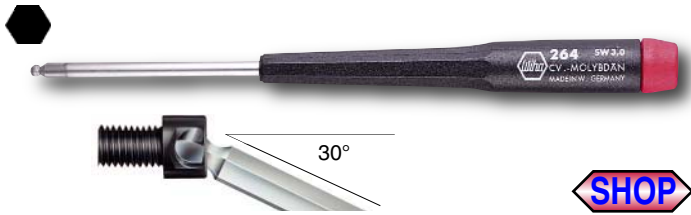

**Wiha Ball End Precision Series**

**SHOP**

**264 Inch Ball End Hex Inch Screwdriver With Precision Handle**

Angle entry up to 30°. Blade high alloy chrome-vanadium-molybdenum steel.

Item								
No.	Inch	mm	Inch	mm	Inch	lbs.	pkg.	
264 13	.050	40	1.6	120	4.7	.02	10	
264 16	1/16	50	2.0	145	5.7	.03	10	
264 19	5/64	50	2.0	145	5.7	.03	10	
264 23	3/32	50	2.0	145	5.7	.03	10	
264 27	7/64	60	2.4	170	6.7	.03	10	
264 31	1/8	60	2.4	170	6.7	.05	10	
264 36	9/64	60	2.4	170	6.7	.05	10	
264 39	5/32	60	2.4	170	6.7	.05	10	

\*Metric dimensions actual - Inch dimensions approximate

**SHOP**

**264 Metric Ball End Hex Metric Screwdriver With Precision Handle**

Angle entry up to 30°. Blade high alloy CVM steel.

Item								
No.	mm	Inch	mm	Inch	mm	Inch	lbs.	pkg.
264 13	1.3	.050	40	1.6	120	4.7	.02	10
264 15	1.5	-	50	2.0	145	5.7	.03	10
264 20	2.0	-	50	2.0	145	5.7	.03	10
264 25	2.5	-	60	2.4	170	6.7	.04	10
264 30	3.0	-	60	2.4	170	6.7	.05	10
264 40	4.0	-	60	2.4	170	6.7	.05	10

\*Metric dimensions actual - Inch dimensions approximate

**SHOP**

**264 91 Set 5 Pcs. Ball End Hex Driver, Metric**

Angle entry up to 30°. Blade high alloy chrome-vanadium-molybdenum-steel.

Item				
No.	mm	mm	lbs.	
264 91	264 13	1.3	40	.25
	264 15	1.5	50	
	264 20	2.0	50	
	264 25	2.5	60	
	264 30	3.0	60	

PREVIOUS

**SHOP**

**264 90 Set 8 Pcs. Ball End Hex Driver, Inch**

Angle entry up to 30°. Blade high alloy chrome-vanadium-molybdenum steel.

Item				
No.	Inch	Inch	lbs.	
264 90	264 13	.050	1.6	.40
	264 16	1/16	2.0	
	264 19	5/64	2.0	
	264 23	3/32	2.0	
	264 27	7/64	2.4	
	264 31	1/8	2.4	
	264 36	9/64	2.4	
	264 39	5/32	2.4	