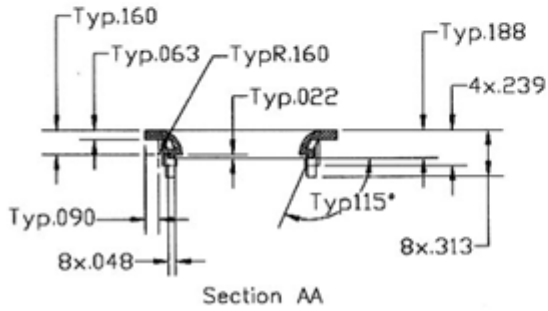

**BEZEL LENS DRAWING "6103010"**

Rev.	Description	Date	By
Tolerance Except as noted		Drawn By A-D	PRD Products, Inc. 1217 Laurel Avenue St. Paul, MN 55104 612.646.9428
Fract. $\pm 1/64$ "		Date 11/30/97	
20% Dec $\pm 0.01$ "		App'd	Title BEZEL, LARGE
30% Dec $\pm 0.005$ "		Date	
40% Dec $\pm 0.0005$ "			Material Black HIPS
Angular $\pm .5$ "			
Size A	Sheet 1 of 1	Scale 1.25:1	Part No. 6103010