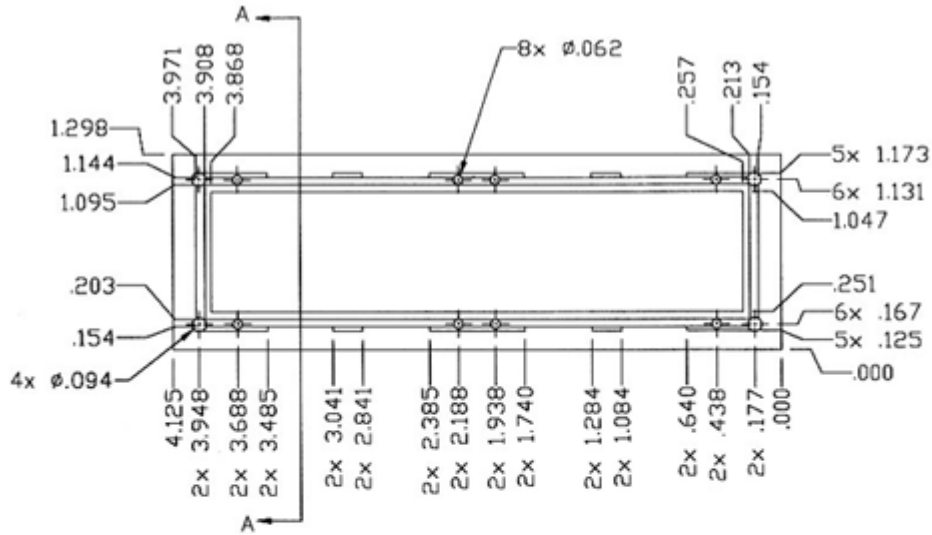

**BEZEL LENS DRAWING "6103010"**

Rev.	Description	Date	By
Tolerance Except as noted		Drawn By A-D	PRD Products, Inc. 1217 Laurel Avenue St. Paul, MN 55104 612.646.9428
Fract. $\pm 1/64$ "		Date 11/30/97	
20% Dec $\pm 0.01$ "		App'd	Title BEZEL, LARGE
30% Dec $\pm 0.005$ "		Date	
40% Dec $\pm 0.0005$ "			Material Black HIPS
Angular $\pm .5$ "			
Size A	Sheet 1 of 1	Scale 1.25:1	Part No. 6103010