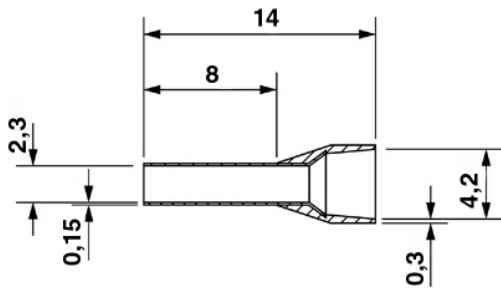

Ferrule diameter	2.3 mm
Insulating collar thickness	0.3 mm
Sleeve wall thickness	0.15 mm

Certificates / Approvals

Certification CSA, UCSA

Diagrams/Drawings

Dimensioned drawing