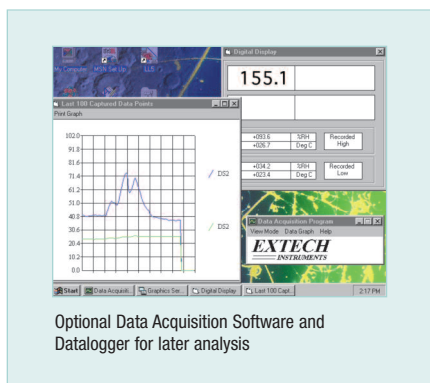

## Heavy Duty Light Meter with PC Interface

**✓ Simultaneous display of Foot Candles or Lux**  
Plus four lighting types - now includes Sodium light measurements

### Features:

- Microprocessor assures maximum accuracy plus special functions
- Fc Range: 200.0, 2000, 5000Fc  
Lux Range: 2000, 20,000, 50,000Lux
- Basic accuracy of  $\pm 4\%$  FS
- Large 1.4" (1999 count) LCD display
- % displays differential from reference point
- "ZERO" Re-Calibration
- Utilizes precision photo diode and color correction filter
- Cosine and color corrected measurements
- $\pm 4\%$  accuracy is enhanced by selecting lighting type (Tungsten/Daylight, Fluorescent, Sodium, Mercury)
- Record/Recall MIN, MAX and AVG readings
- Data Hold plus Auto shut off
- Built-in RS-232 serial interface, optional software
- Dimensions: 7 x 2.9 x 1.3" (178 x 74 x 33mm);  
Weight: 1.6lbs. (726g)
- Complete with 9V battery, light sensor with 45" (1.1m) cable, protective cover, and holster with stand

### Interface Options:

- Optional Windows<sup>®</sup> Data Acquisition Software and serial cable enable user to display and capture readings on a PC, and set time intervals and alarms
- Optional battery operated Datalogger module stores over 8000 readings for later transfer to a PC