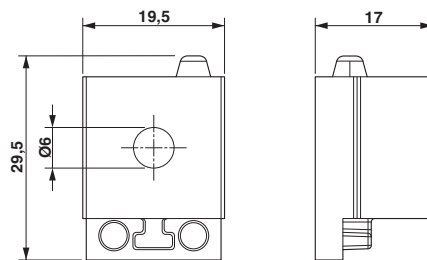

#### Dimensions

External cable diameter	1x 5 mm ... 6 mm
Length	29.5 mm
Width	19.5 mm
Height	17 mm

## Drawings

Dimensional drawing

Dimensional drawing