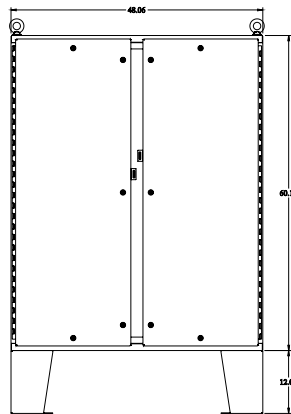

INNER PANEL

BACK VIEW

SIDE VIEW

PART No. 1422N4S16B12FQT
 for more information visit
www.hammfg.com
 Data subject to change without notice
 Isometric Drawing Not to Scale

TOP VIEW

FRONT VIEW

SIDE VIEW

BOTTOM VIEW

ISOMETRIC VIEW