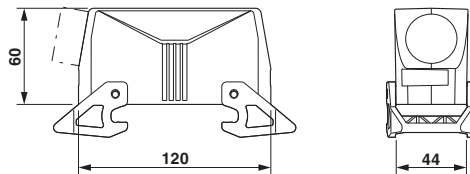

Dimensions

Height	60 mm
Width	44 mm
Length	120 mm

Ambient conditions

Degree of protection of housing (IP)	IP66
	IP69K (ISO 20653:2013-02, with suitable screw connection)
	IP67
Degree of protection of housing (NEMA)	4
	4X

Housing - HC-STA-B24-HLWD-1STM32-EL-AL - 1412795

Technical data

Ambient conditions

	12
Ambient temperature (operation)	-40 °C ... 125 °C

General

Note	for contact inserts HC-B24, BB46, D64, DD108, HV10/16, M
Size	B24
Housing type	Sleeve housing
Locking type	With double locking latch
No. of cable outlets	1
Cable exit	lateral
Screw connection	none
Type of the screw connection	1x M32
Housing material	Die-cast aluminum, salt water resistant
Housing surface material	Uncoated
Material lock	PA

Drawings

Dimensional drawing

Dimensional drawing

Classifications

eCl@ss

eCl@ss 5.1	27143424
eCl@ss 6.0	27143423
eCl@ss 8.0	27440202
eCl@ss 9.0	27440202

ETIM

ETIM 5.0	EC000437
----------	----------