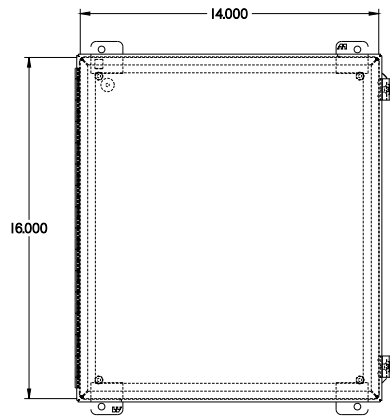

PART No. 1414PHO6LP

for more information visit
www.hammfg.com

Data subject to change without notice

TOP VIEW

ISOMETRIC VIEW

BACK VIEW

LEFT SIDE VIEW

FRONT VIEW

RIGHT SIDE VIEW

BOTTOM VIEW