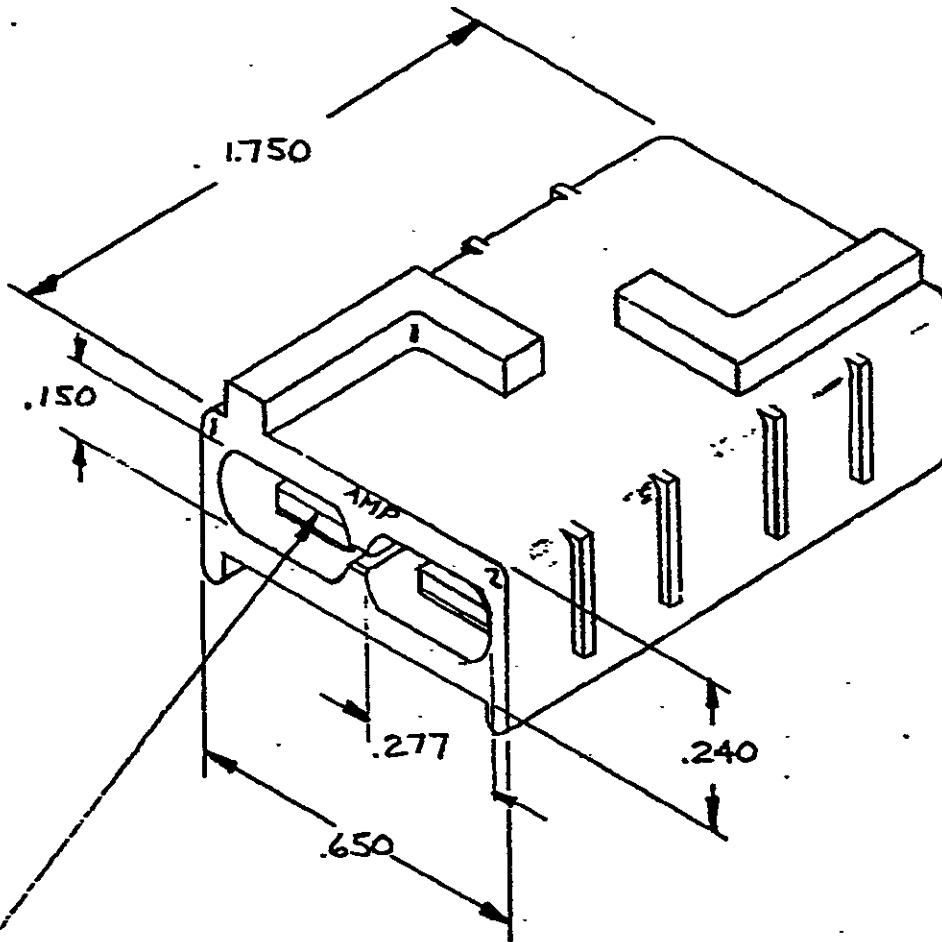

DRAWING MADE IN AMERICAN PROJECTION

NUMBER 360025

360025-1 WAS P72-7343-1

360025-1

"187" SERIES TAB - (4 PLACES)
.020 THICK

PART NO.	COLOR	TEMP RATING
360025-1	NATURAL	105°C
360025-2	BLACK	150°C

DIMENSIONS IN INCHES. DO NOT SCALE PRINT.

CUSTOMER COPY REFERENCE ONLY

MATERIAL AND FINISH

AMP INCORPORATED
HARRISBURG, PENNA.

LTR	REVISION RECORD	ECN	DATE
C	REV/0720-0269-93	LO ME	6/93
B	ADDED P/B	A-4126	1/4/79
A	REVISED	A-2761	2-2-78

WIRE — RANGE — INSULATION
— — — 170 MAX

CLASS — — —
TYPE — — —

TOLERANCE EXCEPT AS NOTED
± .018 ± 1° 0'

SCALE — — —

LOC 6

NO A

360025

REV C

NAME "187" SERIES CABLE MOUNTED COMMONING BLOCK ASSEMBLY