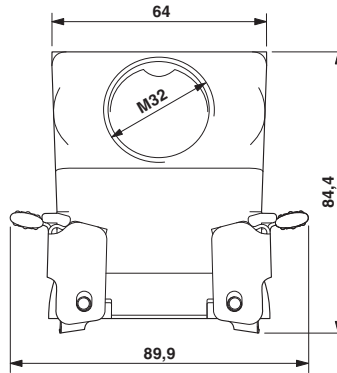

Key commercial data

Packing unit	1 1
Weight per Piece (excluding packing)	288.5 GRM
Custom tariff number	85389099
Country of origin	Slovenia

Technical data

Dimensions

Height	37 mm
--------	-------

Ambient conditions

Housing - DC-B 6-H-80/O1STM32S-M - 1581159

Accessories

Full screw connection

Cable gland - HC-K-KV-M25(11-17) - 1690639

Plastic screw connection up to 5 bar, thread length: 8 mm, cable diameter: 11 - 17 mm, WAF 29, screw connection: M25

Cable gland - HC-K-KV-M20(8-13) - 1690626

Plastic screw connection up to 5 bar, thread length: 8 mm, cable diameter: 8 - 13 mm, WAF 24, screw connection: M20

Seal

Grommet - DC-B 6-A-HD-G - 1602326

DUPLICON, profile gasket for stackable housing, made of conductive EPDM

Drawings

Housing - DC-B 6-H-80/O1STM32S-M - 1581159

Dimensioned drawing

Dimensional drawing