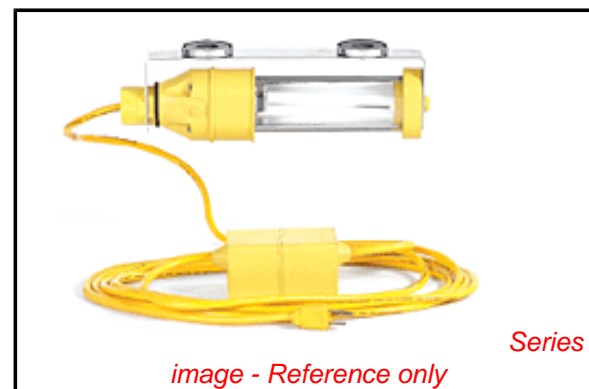

PLEASE CHECK WWW.MOLEX.COM FOR LATEST PART INFORMATION

Part Number: [130108-0121](#)
Status: **Active**
Description: Super-Safeway™ 13W Fluorescent Machine Light, Screw Mount 24V with 18/3 SJTOOW Cord Type, Overall Cord Length 4.57m (15.0')

Documents:

[RoHS Certificate of Compliance \(PDF\)](#)

[Product Literature \(PDF\)](#)

Agency Certification

CSA LR85374

General

Product Family	Portable Lighting
Series	130108
NEMA Configuration	N/A
Outlet	None
Product Literature Order No	987650-8054
Product Name	Super-Safeway™
Type	Hand Lamps
UPC	78678867258
Woodhead	Yes

Physical

Cord Length - Primary	4.57m (15.0')
Cord Length - Secondary	N/A
Depth	76.20mm (3.000")
Duty	Industrial
Guard Included	No
Guard Type	N/A
Height	57.15mm (2.250")
Length	552.45mm (21.750")
Material - Globe	Butyrate
Material - Guard	Nitrile Rubber 80 Shore A
Mounting Style	Magnetic-Bracket
Packaging Type	Carton
Socket Construction	N/A

Electrical

Bulb Type	Fluorescent
Cord Type - Primary	18/3 SJTOOW
Lamp Type	PL13/41
Lamp Wattage - Maximum	13W
Lumens	900
On/Off Switch	Yes
Voltage (Fixture) - Maximum	24V DC

Material Info

Old Part Number 1083-3MM-24